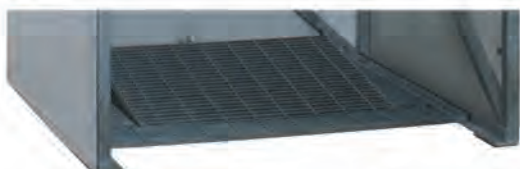

Tank Shower Optional Extras

Solar Protection Shields

When operating in extreme temperatures, Tank Showers can be fitted with Solar Shields to protect the water in the tank from the effects of heat transfer by conduction, convection and radiation. They also increase chiller efficiency.

Item Code	Description
H-TSS1200	Solar Shield for 1200 Litre Tank Shower

Tank Shower Lighting

Light Boxes enable the safety signs to be back-lit for greater visibility on dull days or at night. They also ensure that the shower and/or eyewash/facewash are easy to see at all times as recommended in the AS4775.

Item Code	Description
H-TSLNFLP	Tank Shower Lighting for Non-Hazardous Areas
H-TSLZ12	Tank Shower Lighting for Zone 1&2 Areas

Tank Shower Cubical Panels

The GRP cubical panelling is designed to minimise overspray especially when the tank shower is located in an exposed area. These panels are sold and fitted in the factory as a set of 3.

Item Code	Description
H-TSGRP1200	GRP Panels for Tank Shower Cubicles

Shower Sump and Walk-On Grate

The walk-on tank shower panel is made from galvanised steel. Is spring loaded and connected to the panic bar with stainless steel jack chain. When the shower operation panel is depressed, a flow of flushing water starts within one second.