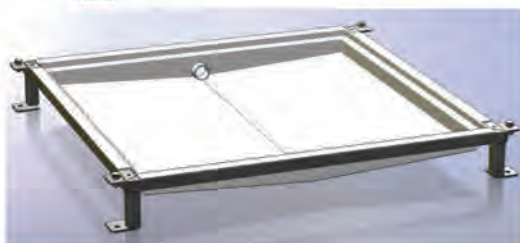

Tank Shower Optional Extras

Solar Protection Shields

When operating in extreme temperatures, Tank Showers can be fitted with Solar Shields to protect the water in the tank from the effects of heat transfer by conduction, convection and radiation. They also increase chiller efficiency.

Item Code	Description
H-TSS1200	Solar Shield for 1200 Litre Tank Shower

Tank Shower Lighting

Light Boxes enable the safety signs to be back-lit for greater visibility on dull days or at night. They also ensure that the shower and/or eyewash/facewash are easy to see at all times as recommended in the AS4775.

Item Code	Description
H-TSLNFLP	Tank Shower Lighting for Non-Hazardous Areas
H-TSLZ12	Tank Shower Lighting for Zone 1&2 Areas

Tank Shower Cubical Panels

The GRP cubical panelling is designed to minimise overspray especially when the tank shower is located in an exposed area. These panels are sold and fitted in the factory as a set of 3.

Item Code	Description
H-TSGRP1200	GRP Panels for Tank Shower Cubicles

Shower Sump and Walk-On Grate

The walk-on tank shower panel is made from galvanised steel. Is spring loaded and connected to the panic bar with stainless steel jack chain. When the shower operation panel is depressed, a flow of flushing water starts within one second.