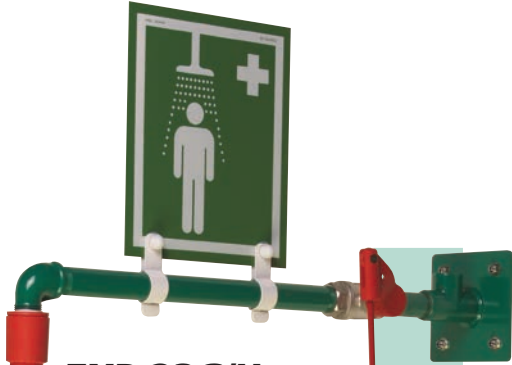

# unheated emergency shower

A range of Unheated Emergency Safety Showers and Eyebath/Facewash models, designed for use throughout industry, in all applications not subject to the possibility of freezing or overheating, depending on local ambient conditions.

## EXP-23G/H

Unheated Wall Mounted Emergency Safety Shower with wall mounting plate. Available in Galvanised or Stainless Steel.

**Note:** Available without wall mounting plate - Model EXP-23G

### OPTIONAL FITTINGS:

- Sign and Brackets
- Sign for wall mounting
- Plastic or Stainless Steel Shower Rose
- Optiflex Hand Shower
- Light
- Proximity Switch

### OPTIONAL FITTINGS:

- Sign for wall mounting
- Plastic or Stainless Steel Shower Rose
- Optiflex Hand Shower
- Proximity Switch