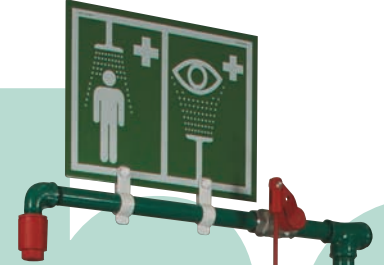

## EXP-23G/H

Unheated Wall Mounted Emergency Safety Shower with wall mounting plate. Available in Galvanised or Stainless Steel.

**Note:** Available without wall mounting plate - Model EXP-23G

### OPTIONAL FITTINGS:

- Sign and Brackets
- Sign for wall mounting
- Plastic or Stainless Steel Shower Rose
- Optiflex Hand Shower
- Light
- Proximity Switch

## EXP-23G/V

Unheated Ceiling Mounted Emergency Safety Shower with ceiling mounting plate. Available in Galvanised or Stainless Steel.

### OPTIONAL FITTINGS:

- Sign for wall mounting
- Plastic or Stainless Steel Shower Rose
- Optiflex Hand Shower
- Proximity Switch